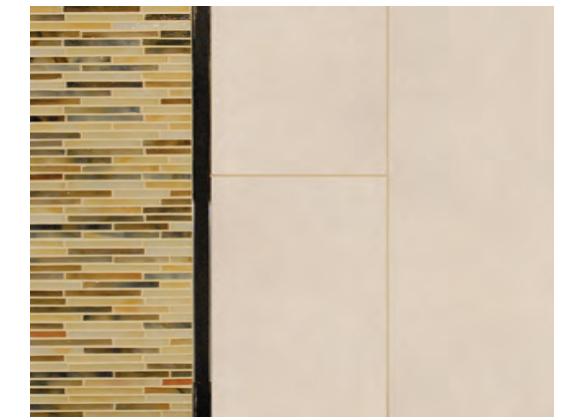

posh n' modern

corinthian

AE
ALYS EDWARDS
TILE & STONE

The distinct look and feel of soft luxurious leather; **corinthian** is the very latest in Italian luxury porcelain tile. Designed with versatility and style in mind, the Corinthian collection is suitable for walls, floors, residential or commercial spaces. Soft and supple to the eyes, but made to be strong, sturdy with long lasting durability.

2 1/2" x 20" liners

AECCORBI220 bianco

AECCORCH220 chamois

AECCORCO220 cognac

AECCORNO220 noir

1" x 20" liners

AECCORBICF120 bianco

AECCORN0120 noir

concept boards

7" x 20" cognac shown with cosmopolitan glass - micro mosaic blend, amazing amethyst

7" x 20" bianco shown with gigi's groovy stixx - hard days night, non iridescent

7" x 20" noir shown with ménage et trois - pinstripe mosaic - anamite, hesperia, ebony